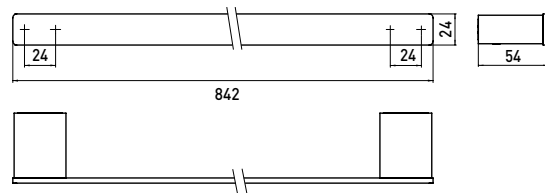

Bath towel holder 842 mm emco-steel

Art.No.0560 016 80