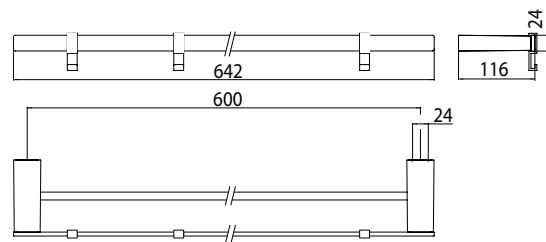

Double bath towel holder, 642 mm chrome

Art.No.0561 001 60

with 3 detachable hooks, white