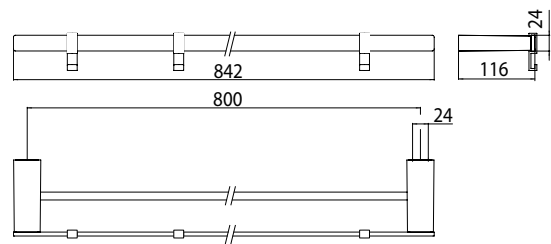

Double bath towel holder, 842 mm chrome

Art.No.0561 001 80

with 3 detachable hooks, white