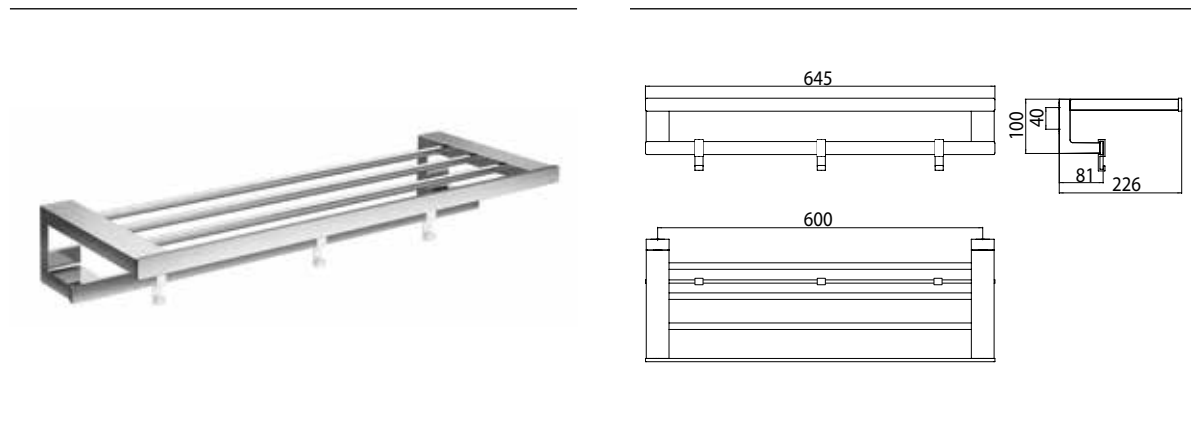

Bath towel rack with bath towel holder 600 mm chrome

Art.No.0568 001 60

with 3 detachable hooks, white