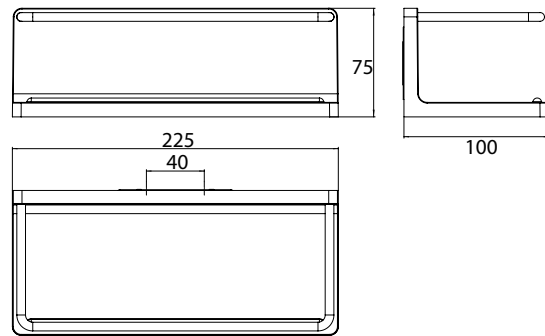

Dish with rail, wall mounted, with hidden fastening, 225 x 75 x 100 mm (emco glue system) black/black

Art.No.4345 133 00