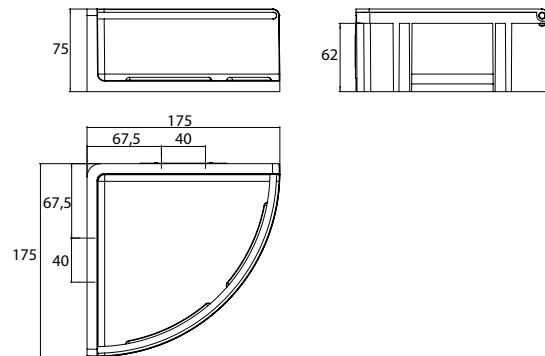

Corner dish with rail, wall mounted, with hidden fastening, high: 75 mm, cornersize: 175 mm (emco glue system) chrome/white

Art.No.4345 001 01