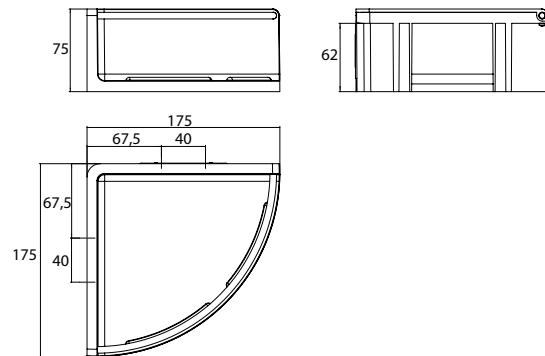

Corner dish with rail, wall mounted, with hidden fastening, high: 75 mm, cornersize: 175 mm (emco glue system) black/black

Art.No.4345 133 01