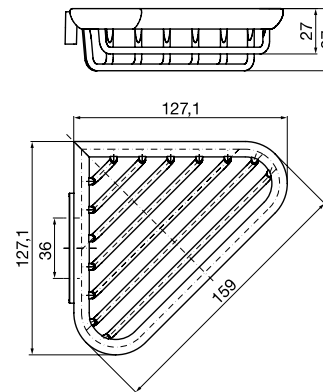

Corner soap dish chrome

Art.No.3545 001 00

with hidden fastening