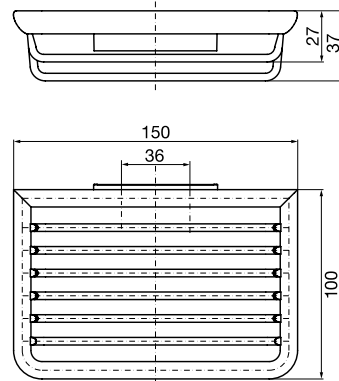

## Soap holder chrome

Art.No.3545 001 01

with hidden fastening