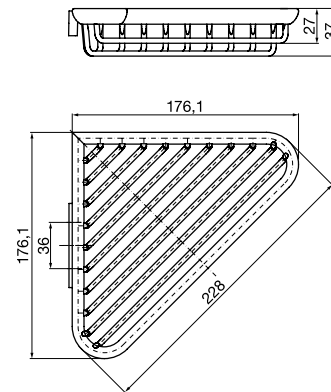

## Corner sponge dish chrome

Art.No.3545 001 02

with hidden fastening