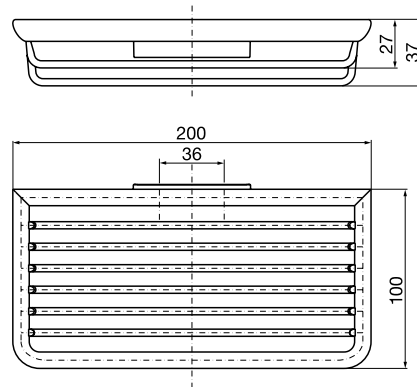

Sponge dish chrome

Art.No.3545 001 03

with hidden fastening