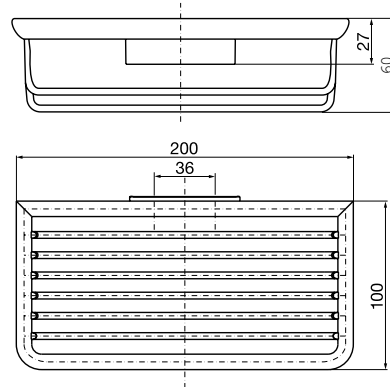

Sponge dish, deep chrome

Art.No.3545 001 04

with hidden fastening