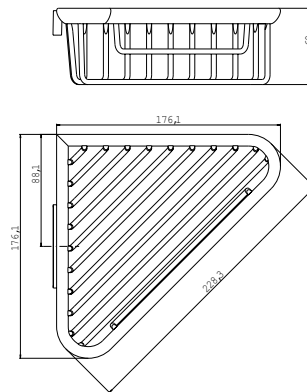

Corner sponge dish, deep version chrome

Art.No.3545 001 05

with hidden fastening