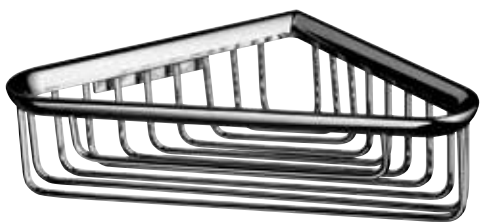

Corner sponge dish, deep version chrome

Art.No.3545 001 05

with hidden fastening