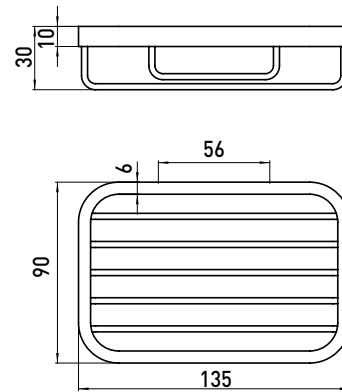

Soap holder chrome

Art.No.3545 001 06

with direct fastening