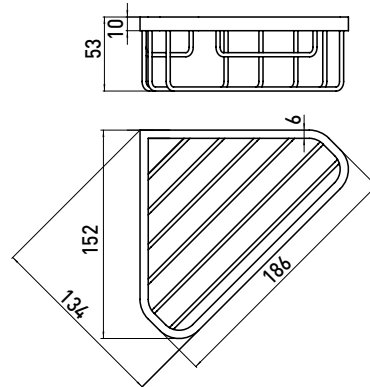

Corner soap dish chrome

Art.No.3545 001 07

with direct fastening