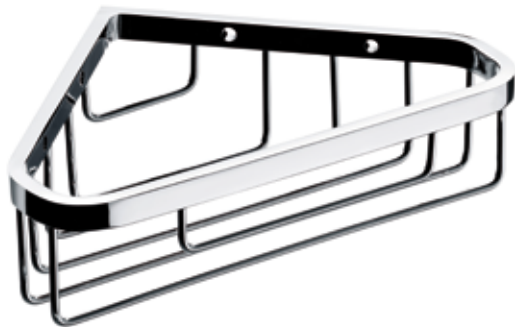

Corner soap dish chrome

Art.No.3545 001 07

with direct fastening