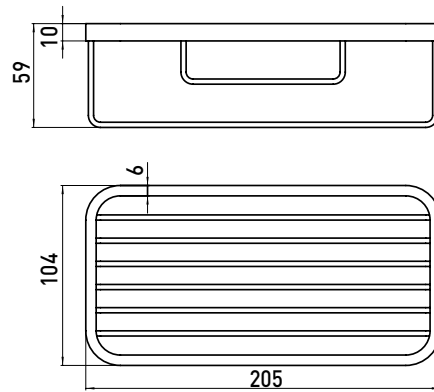

Sponge dish chrome

Art.No.3545 001 08

with direct fastening