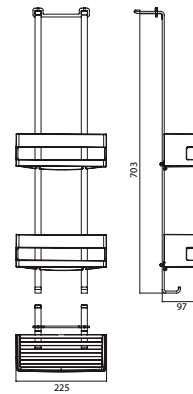

## Door mounted basket rack chrome

Art.No.3545 001 25

with 2 sponge dishes