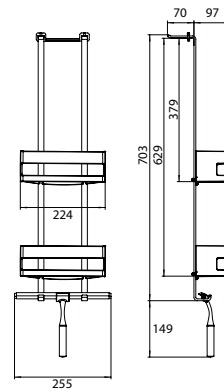

Door mounted basket rack, 2 sponge dishes, 1 shower wiper chrome

Art.No.3545 001 27