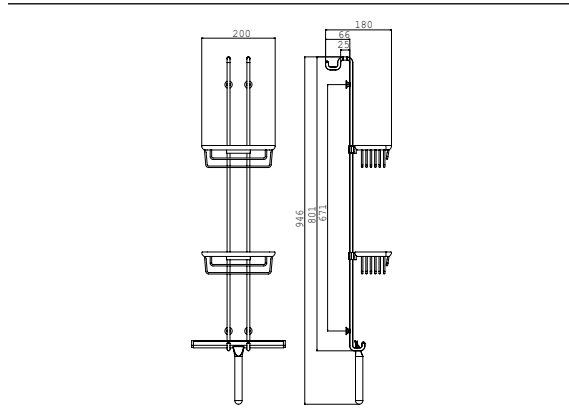

Door mounted basket rack chrome

Art.No.3566 001 06

2 sponge dishes, 1 shower wiper