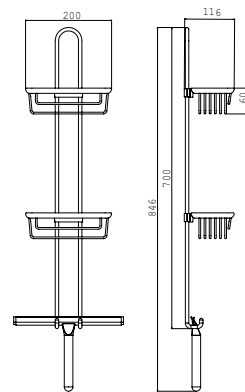

## Wall mounted basket rack chrome

Art.No.3566 001 08

2 sponge dishes, 1 shower wiper