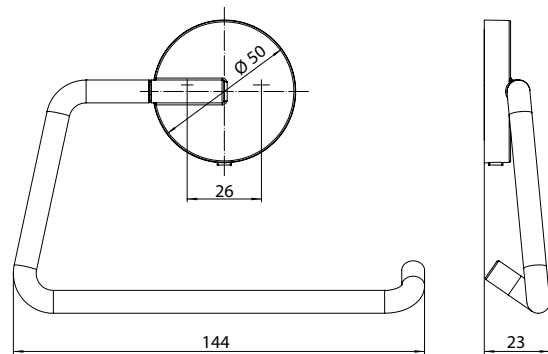

Paper holder without cover black

Art.No.4300 133 00

movable