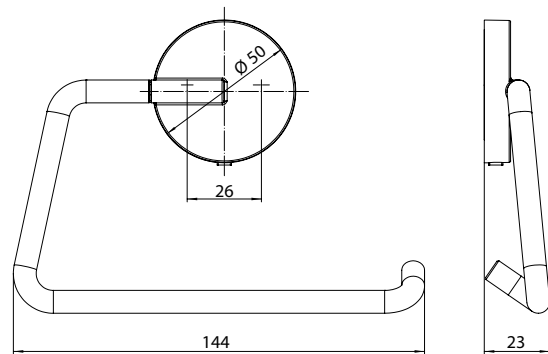

Paper holder without cover white

Art.No.4300 139 00

movable