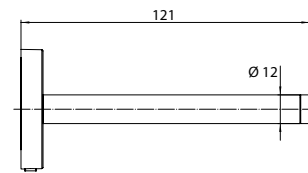

Spare paper holder chrome

Art.No.4305 001 00