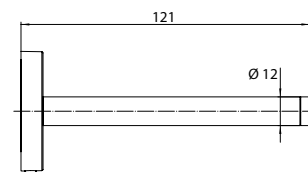

Spare paper holder black

Art.No.4305 133 00