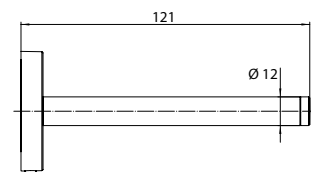

Spare paper holder white

Art.No.4305 139 00