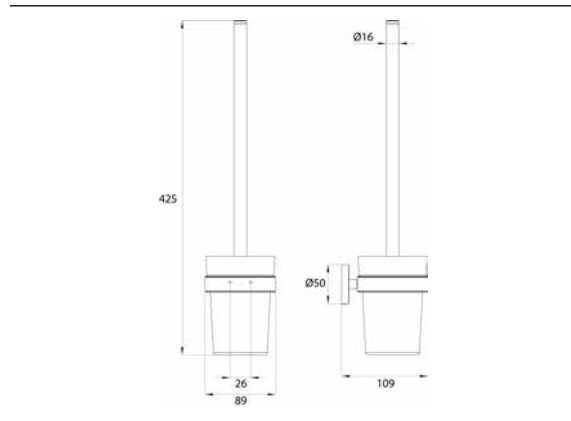

## Toilet brush set chrome

Art.No.4315 001 01

Satin crystal glass container, wall-mounted version