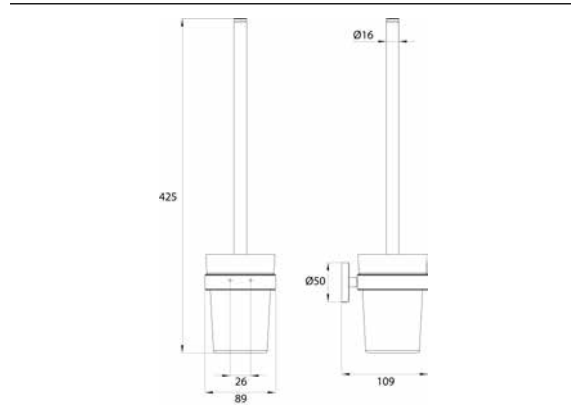

## Toilet brush set black

Art.No.4315 133 01

Satin crystal glass container, wall-mounted version