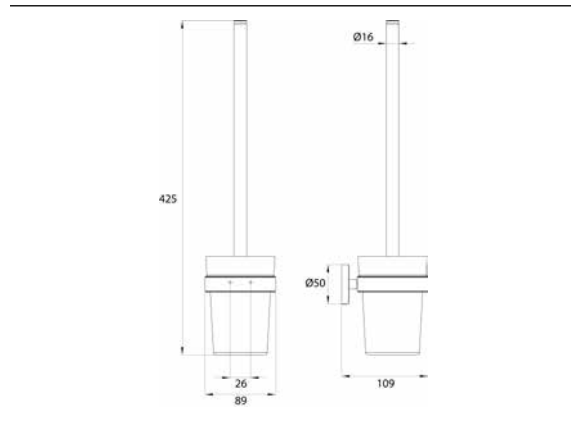

Toilet brush set white

Art.No.4315 139 01

Satin crystal glass container, wall-mounted version