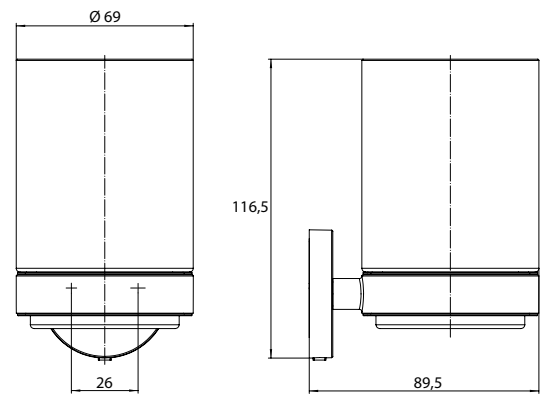

## Glass holder chrome

Art.No.4320 001 00

crystal glass, clear