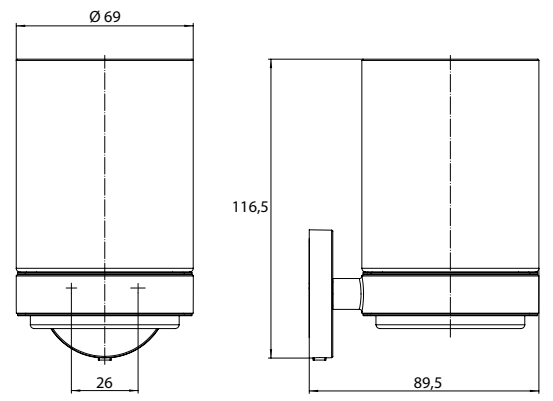

## Glass holder black

Art.No.4320 133 00

crystal glass, clear