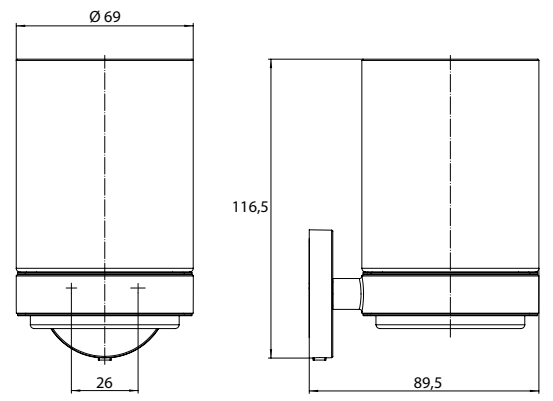

Glass holder white

Art.No.4320 139 00

crystal glass, clear