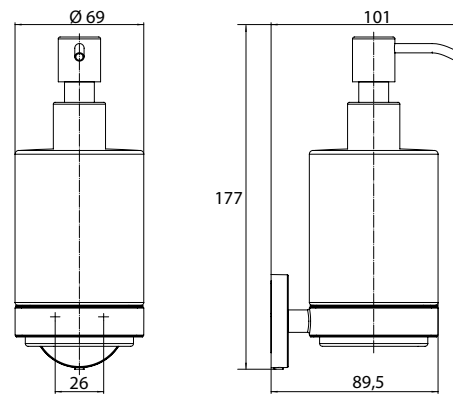

Soap dispenser, clear crystal glass, pump unit plastic black

Art.No.4321 133 00

wall mounted