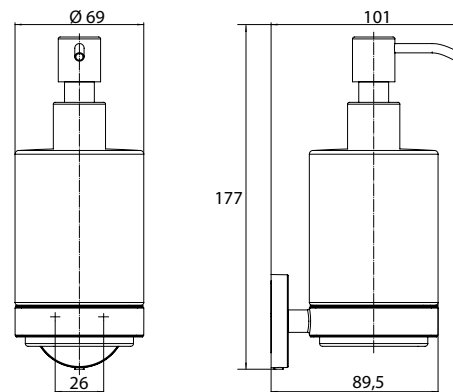

Soap dispenser, clear crystal glass, pump unit plastic white

Art.No.4321 139 00

wall mounted