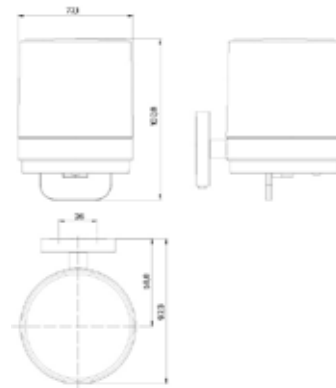

Liquid soap dispenser, one-hand operation chrome

Art.No.4321 001 01

with satin crystal cup, wall mounted