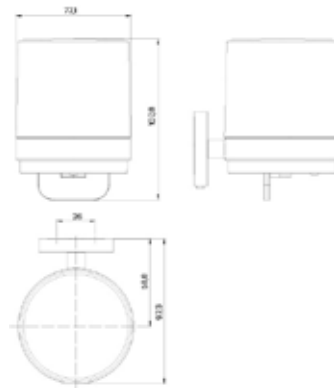

Liquid soap dispenser, one-hand operation black

Art.No.4321 133 01

with satin crystal cup, wall mounted