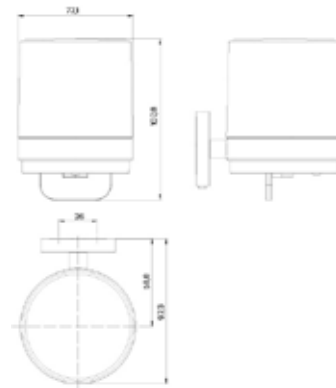

Liquid soap dispenser, one-hand operation white

Art.No.4321 139 01

with satin crystal cup, wall mounted