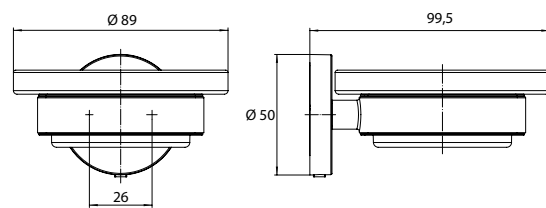

Soap holder chrome

---

Art.No.4330 001 00

dish crystal clear