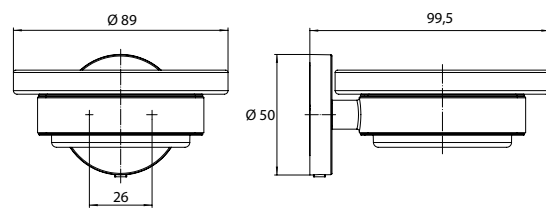

Soap holder black

Art.No.4330 133 00

dish crystal clear