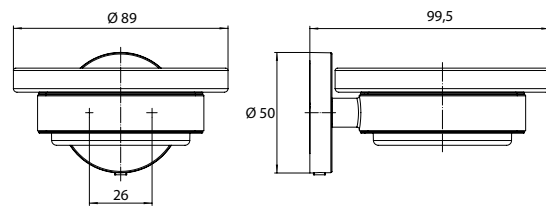

Soap holder white

---

Art.No.4330 139 00

dish crystal clear