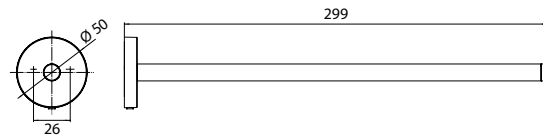

Towel holder, 1 arm, fixed chrome

Art.No.4350 001 30

300 mm