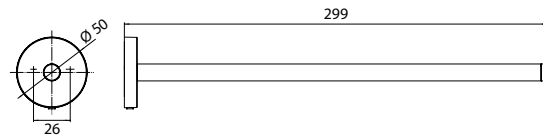

Towel holder, 1 arm, fixed black

Art.No.4350 133 30

300 mm