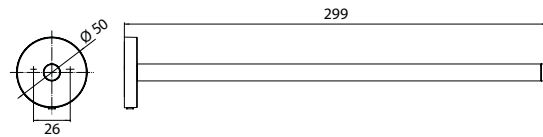

Towel holder, 1 arm, fixed white

Art.No.4350 139 30

300 mm