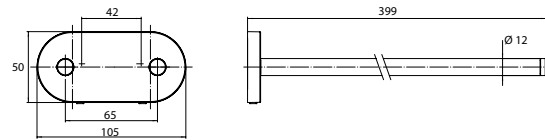

Towel holder, two arms, fixed chrome

Art.No.4350 001 40

400 mm