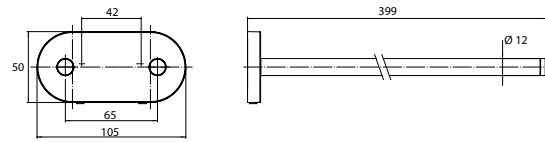

Towel holder, two arms, fixed black

Art.No.4350 133 40

400 mm