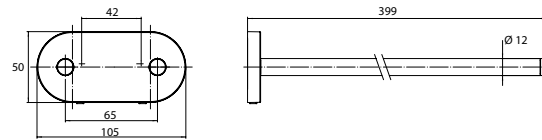

Towel holder, two arms, fixed white

Art.No.4350 139 40

400 mm