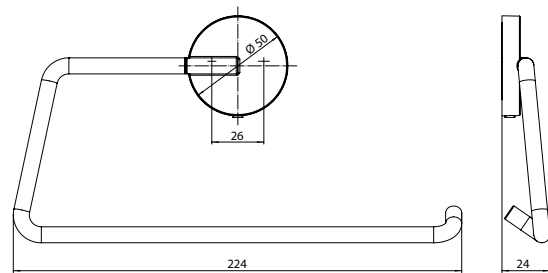

Towel ring, open on right side chrome

Art.No.4355 001 00

movable