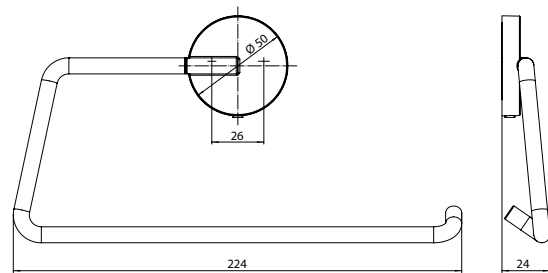

Towel ring, open on right side black

Art.No.4355 133 00

movable