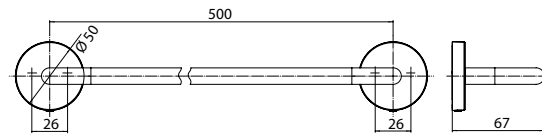

Bath towel holder, 500 mm black

Art.No.4360 133 50