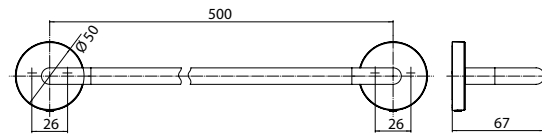

Bath towel holder, 500 mm white

Art.No.4360 139 50