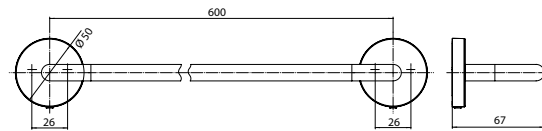

Bath towel holder, 600 mm white

Art.No.4360 139 60